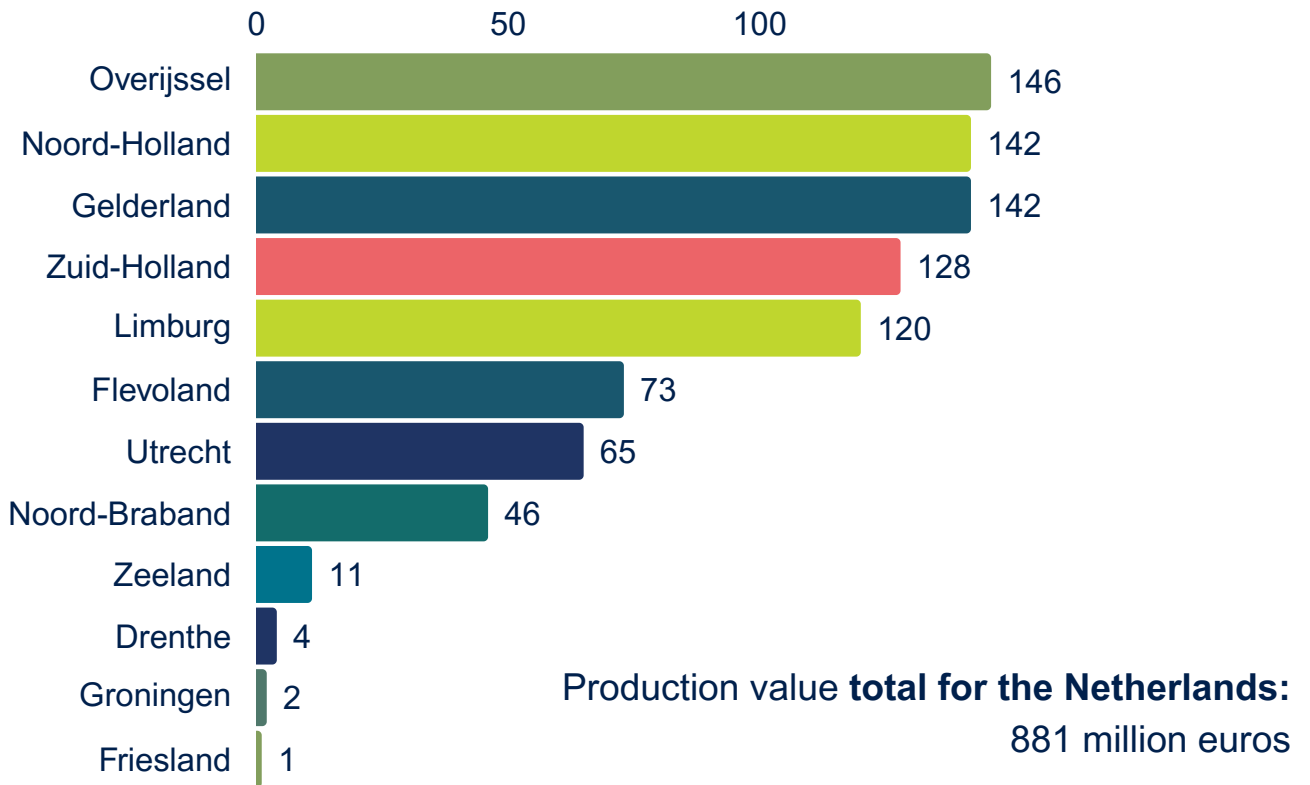

The Protein Transition Map NL

A short illustration of the economic value and impact of fully plant-based and hybrid companies who are active who are active in the Dutch Protein Transition

Production value

The data below illustrates the production value in millions of euros per province

Job opportunity

The data below illustrates the number of jobs within fully plant-based and hybrid protein companies per province